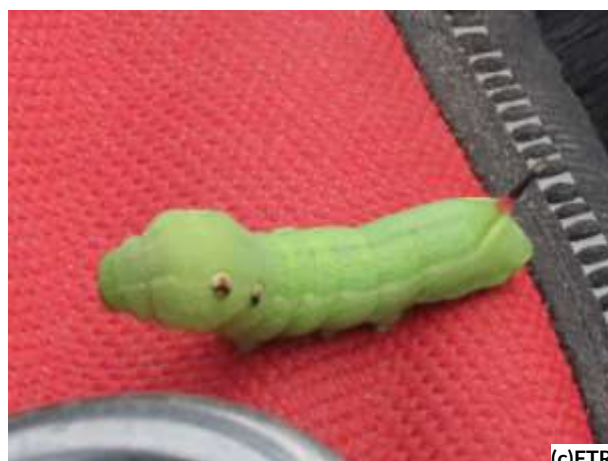

Sphinx gazé (le), (Broad-bordered Bee Hawk)  
*Hemaris fuciformis* **Sphingidae**  
20/07/23 Châtillon-sur-Indre

(c)FLD

Sésie apiforme (la), (Hornet Moth)  
*Sesia apiformis* **Sesiidae**  
19/06/23 Saint-Cyran-du-Jambot