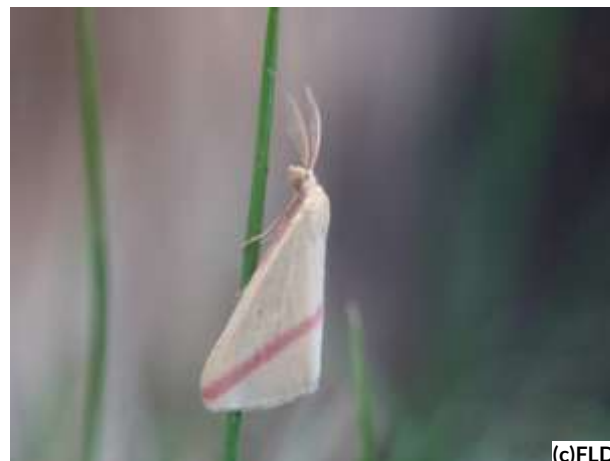

(c)FLD

(c)FLD

(c)FLD

(c)ETR

(c)ETR

(c)FLD