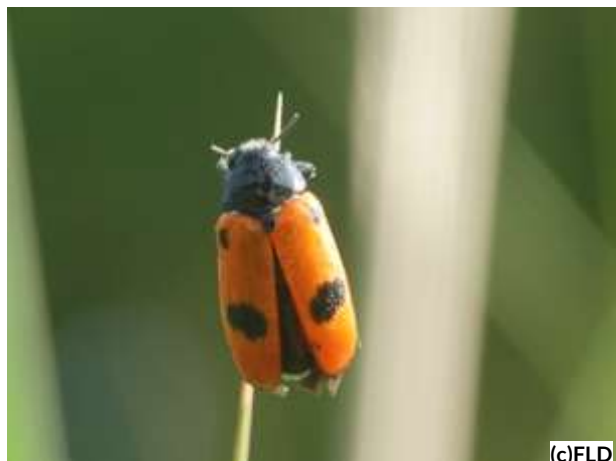

Chrysomèle bienséante, (Knotgrass Leaf Beetle)
Chrysolina polita **Chrysomelidae**
12/07/23 Châtillon-sur-Indre